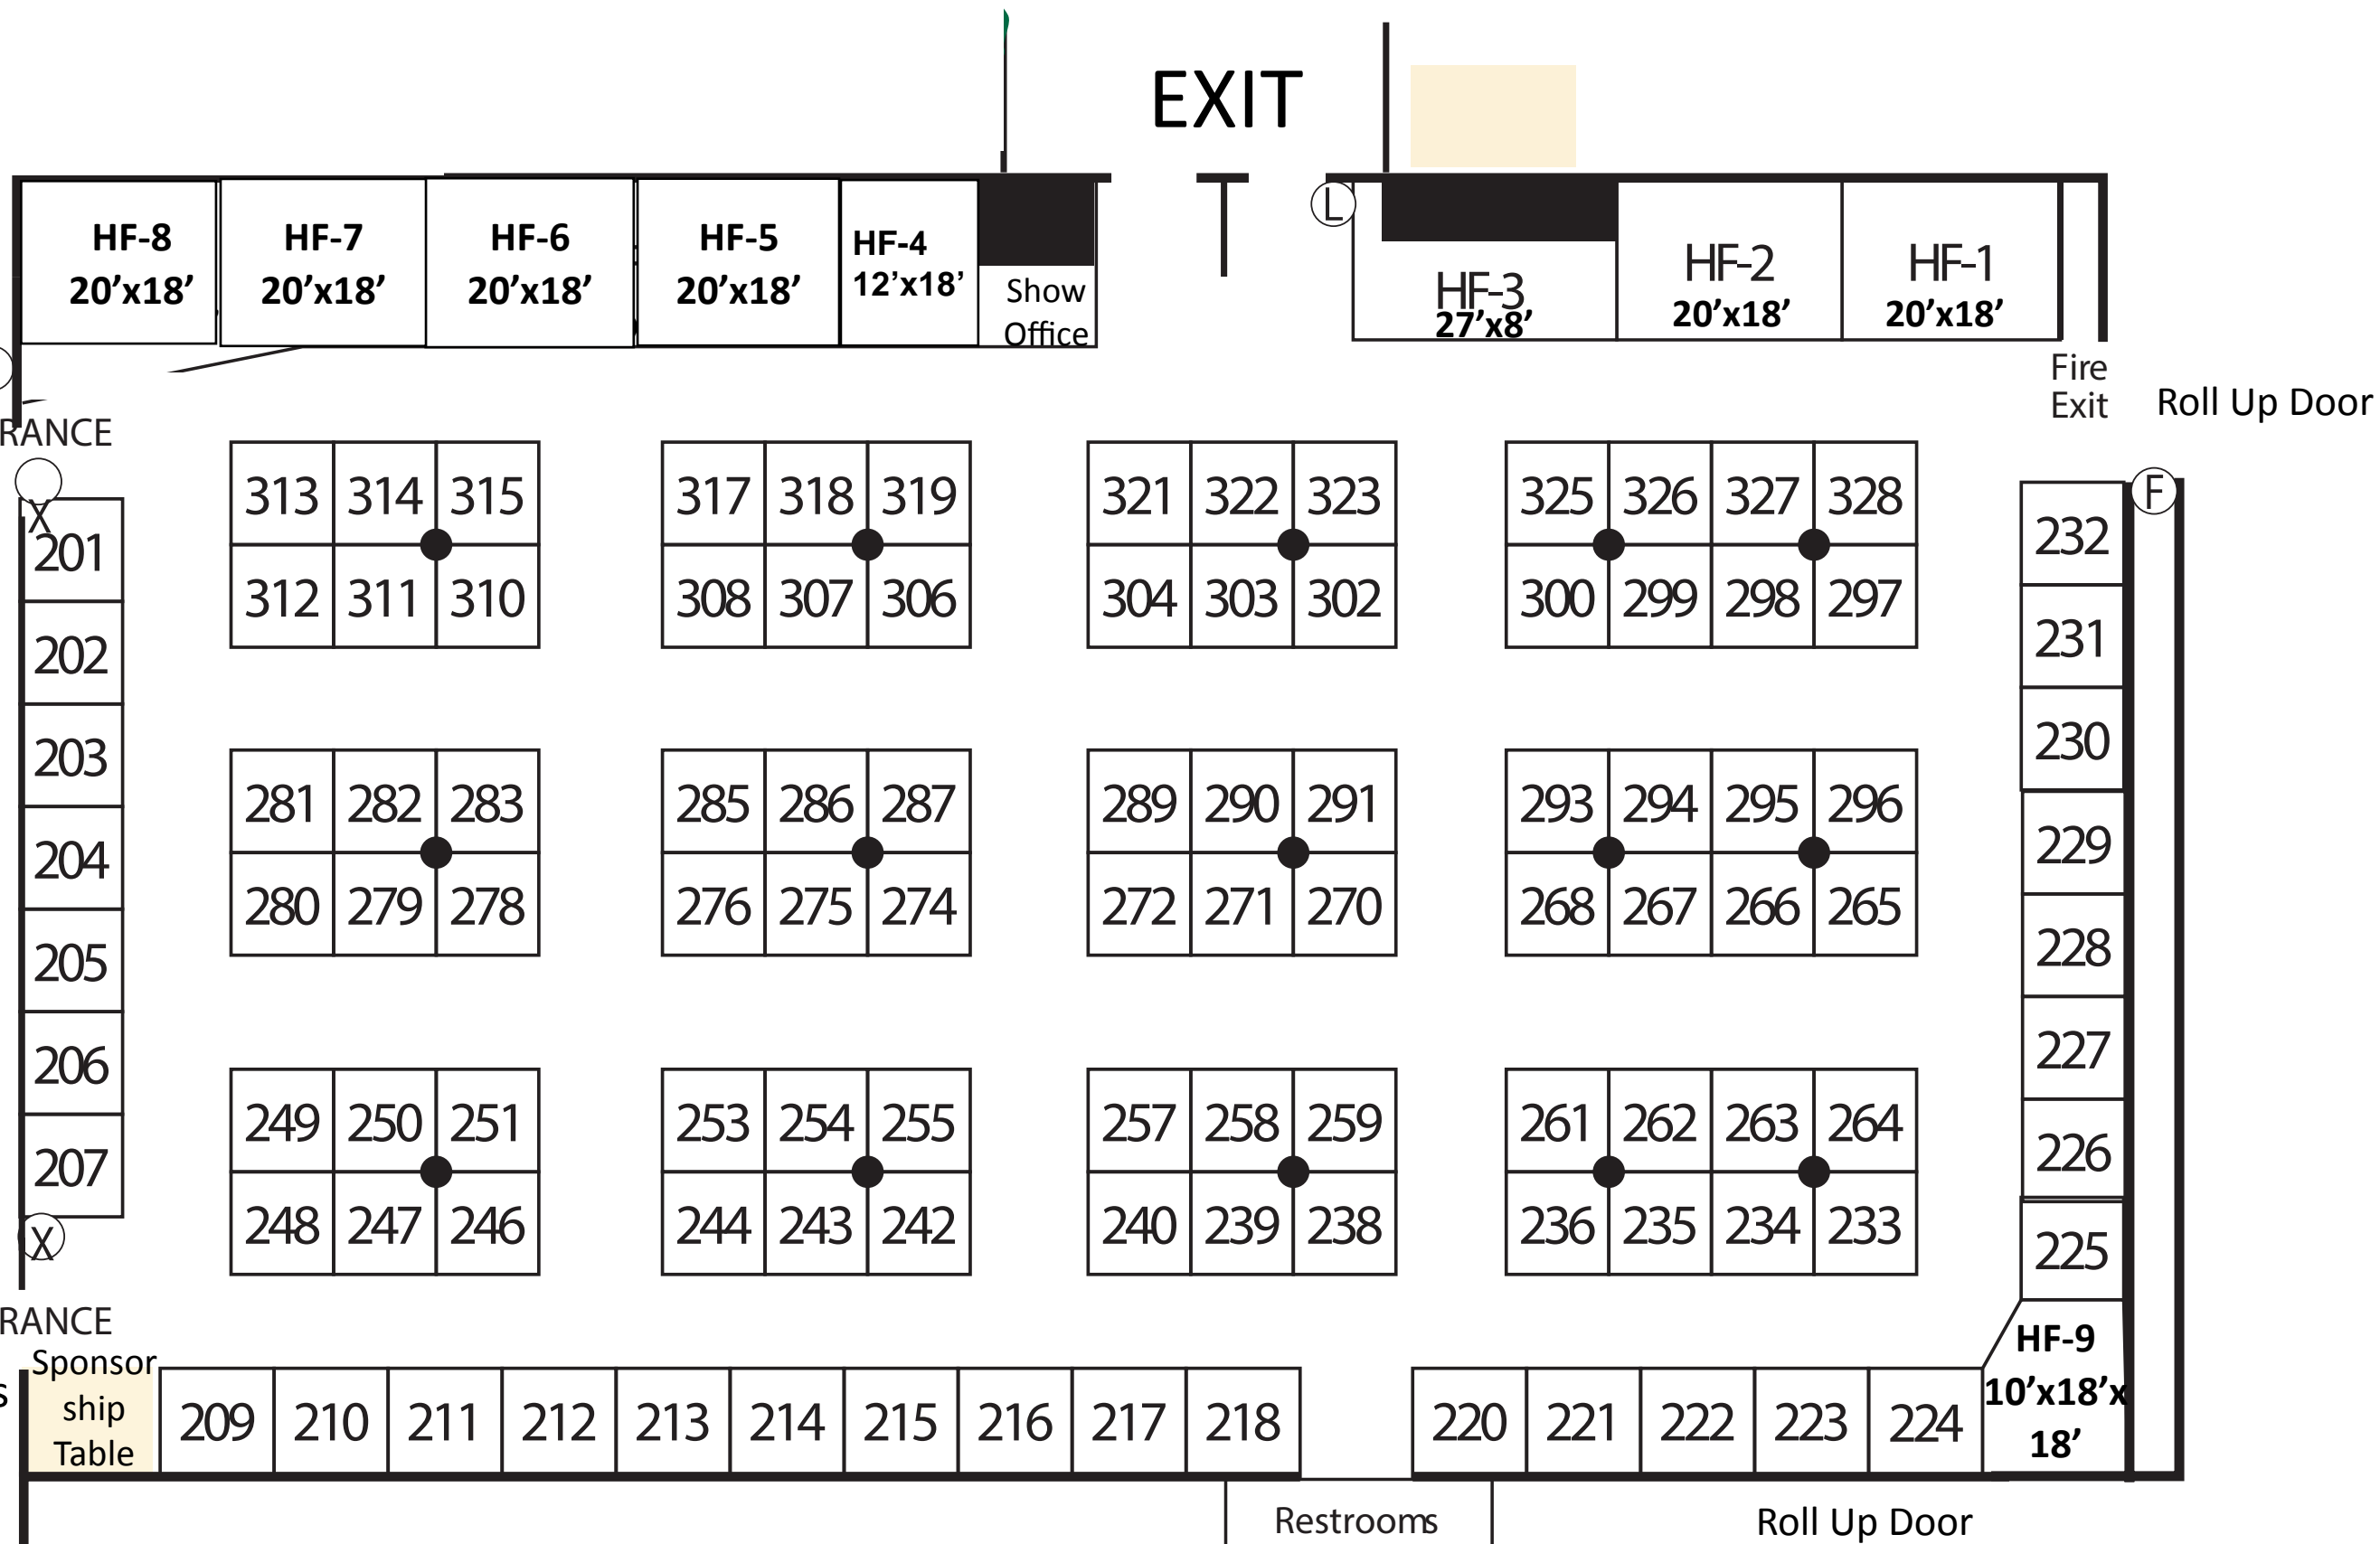

HALL OF FLOWERS

Commercial Special

Rate Spaces

HF-1 & HF-2 \$2600

HF-3 \$2100

HF-4 \$1950

HF-5, HF-6, HF-7,

HF-8 \$2600

HF-9 \$2100

ENTRANCE

Courtyard

Food

Entertainment

Main

Tickets

Sponsor
ship
Table

Restrooms

Exit

Roll Up Door

HF-9
10'x18'x
18'

Fire
Exit

Roll Up Door