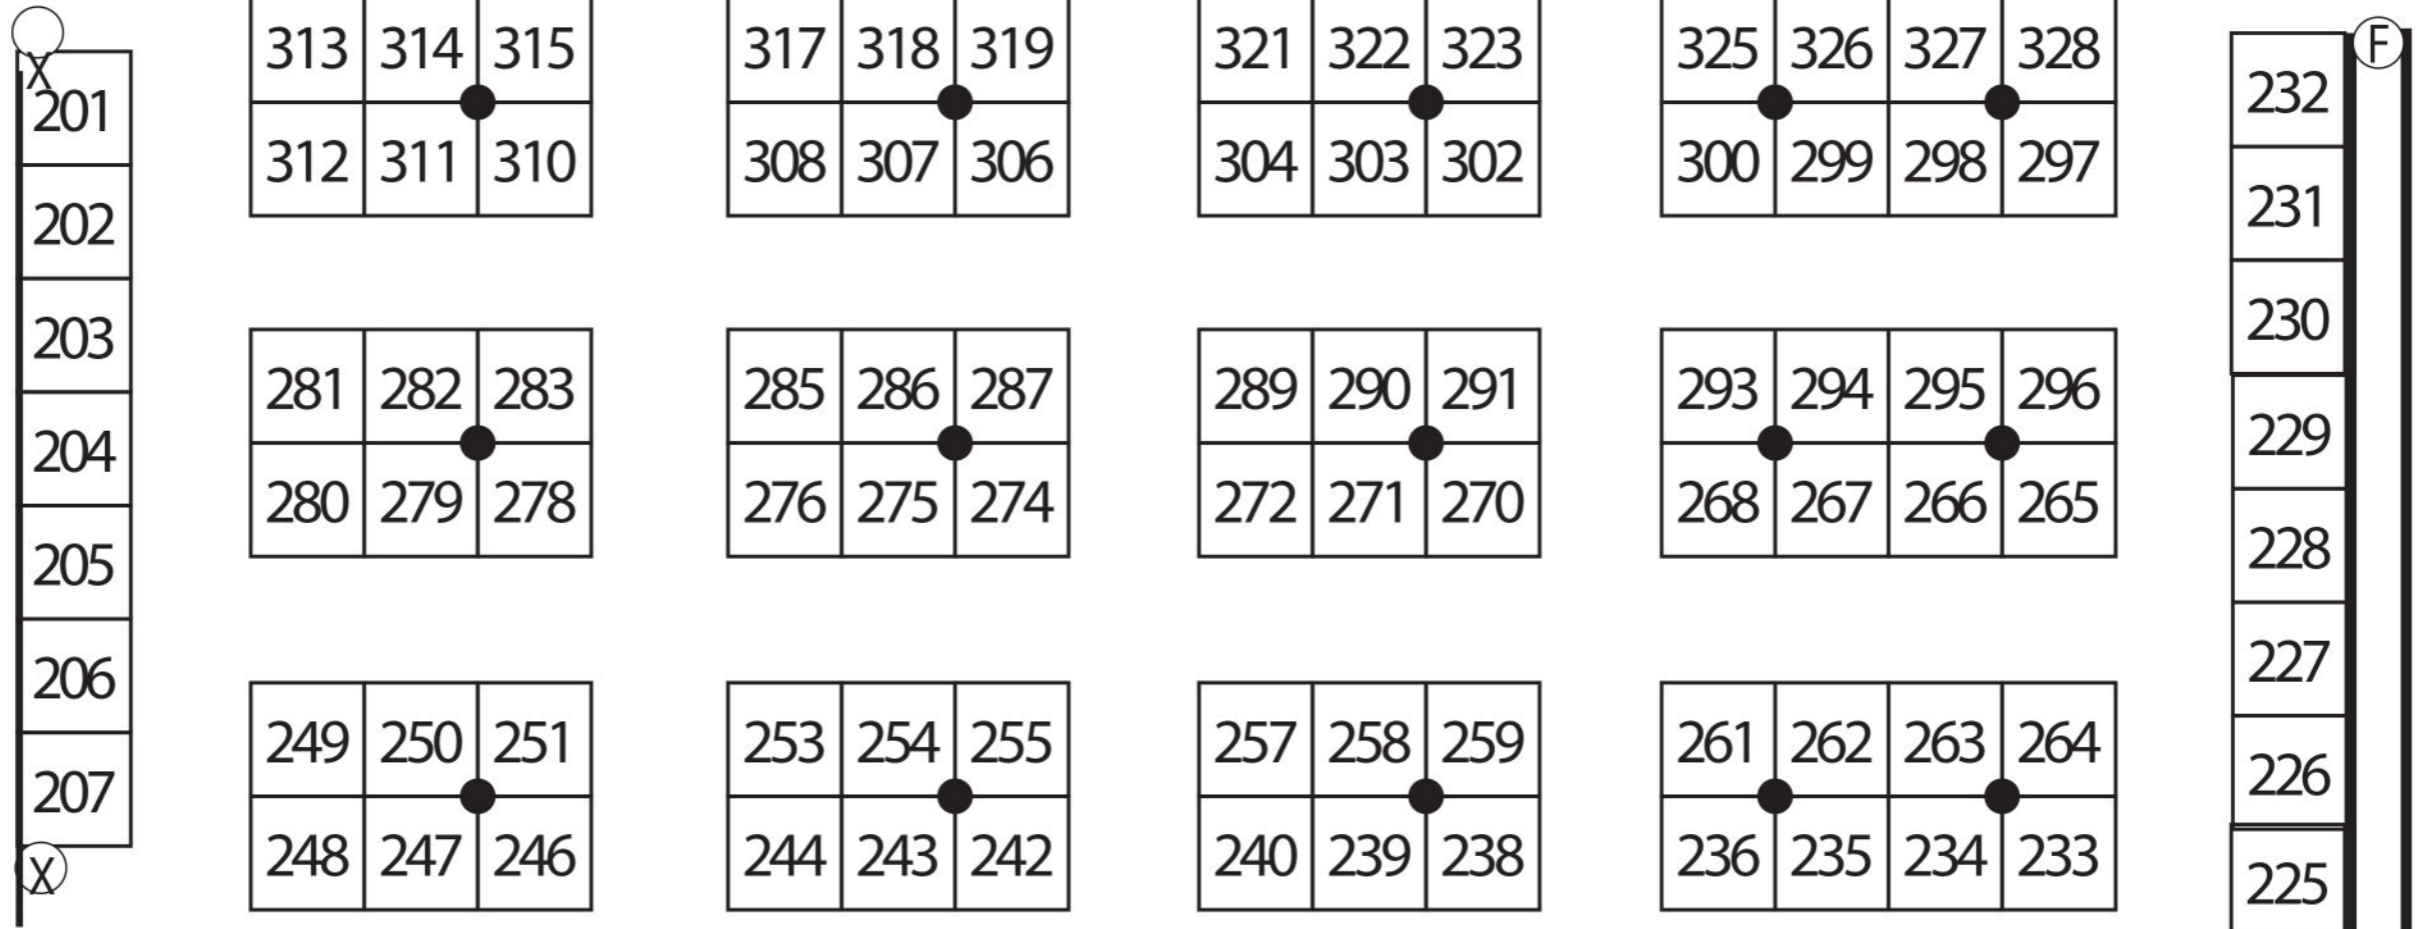

HALL OF FLOWERS

Commercial Special Rate Spaces
 HF-1 & HF-2 \$2600
 HF-3 \$2100
 HF-4 \$1950
 HF-5, HF-6, HF-7, HF-8 \$2600
 HF-9 \$2100

Investment:
 Commercial: 10x10 Corners \$1100
 10x10 Inline \$925

Gifts: 10x10 Corners \$725
 10x10 Inline \$625

Arts and Crafts: 10x10 Corners \$450
 10x10 Inline \$350

Outside 10x10 \$250

EXIT

(F) ENTRANCE

Fire Exit Roll Up Door

Courtyard
Food
Entertainment

Main ENTRANCE

Tickets Sponsor ship Table

Restrooms

Roll Up Door

Exit